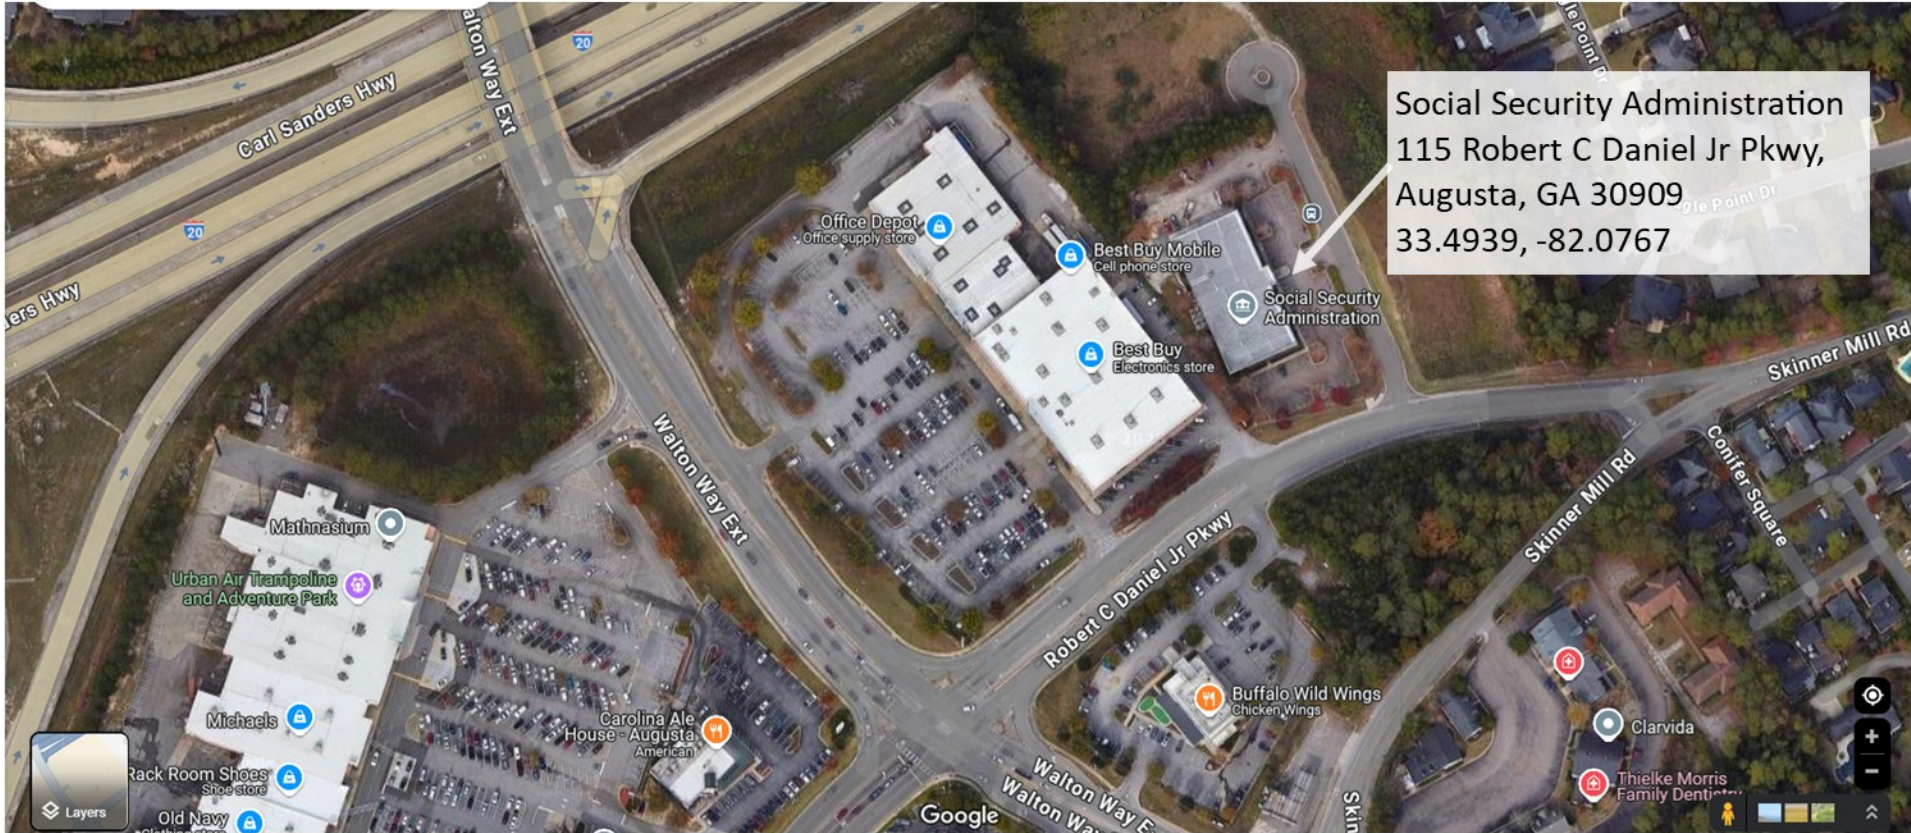

BROAD STREET
TRANSFER FACILITY

Broad Street Transfer Facility
1546 Broad St,
Augusta, GA 30904
33.4814, -81.9851

Google

GORDON HIGHWAY
TRANSFER POINT

Gordon Hwy Transfer Point
2600 Deans Bridge Rd,
Augusta, GA 30906
33.4409, -82.0206

Magnolia Trailer Park

Checkers
Find Checkers
& Rallys!

New Chan Express
Chinese Restaurant
Chinese

McDonald's
Fast Food

Garden Shop Pharmacy

Truck Rental at U-Haul

Layers

Google

SOCIAL SECURITY
ADMINISTRATION

Social Security Administration
115 Robert C Daniel Jr Pkwy,
Augusta, GA 30909
33.4939, -82.0767

Office Depot
Office supply store

Best Buy Mobile
Cell phone store

Social Security
Administration