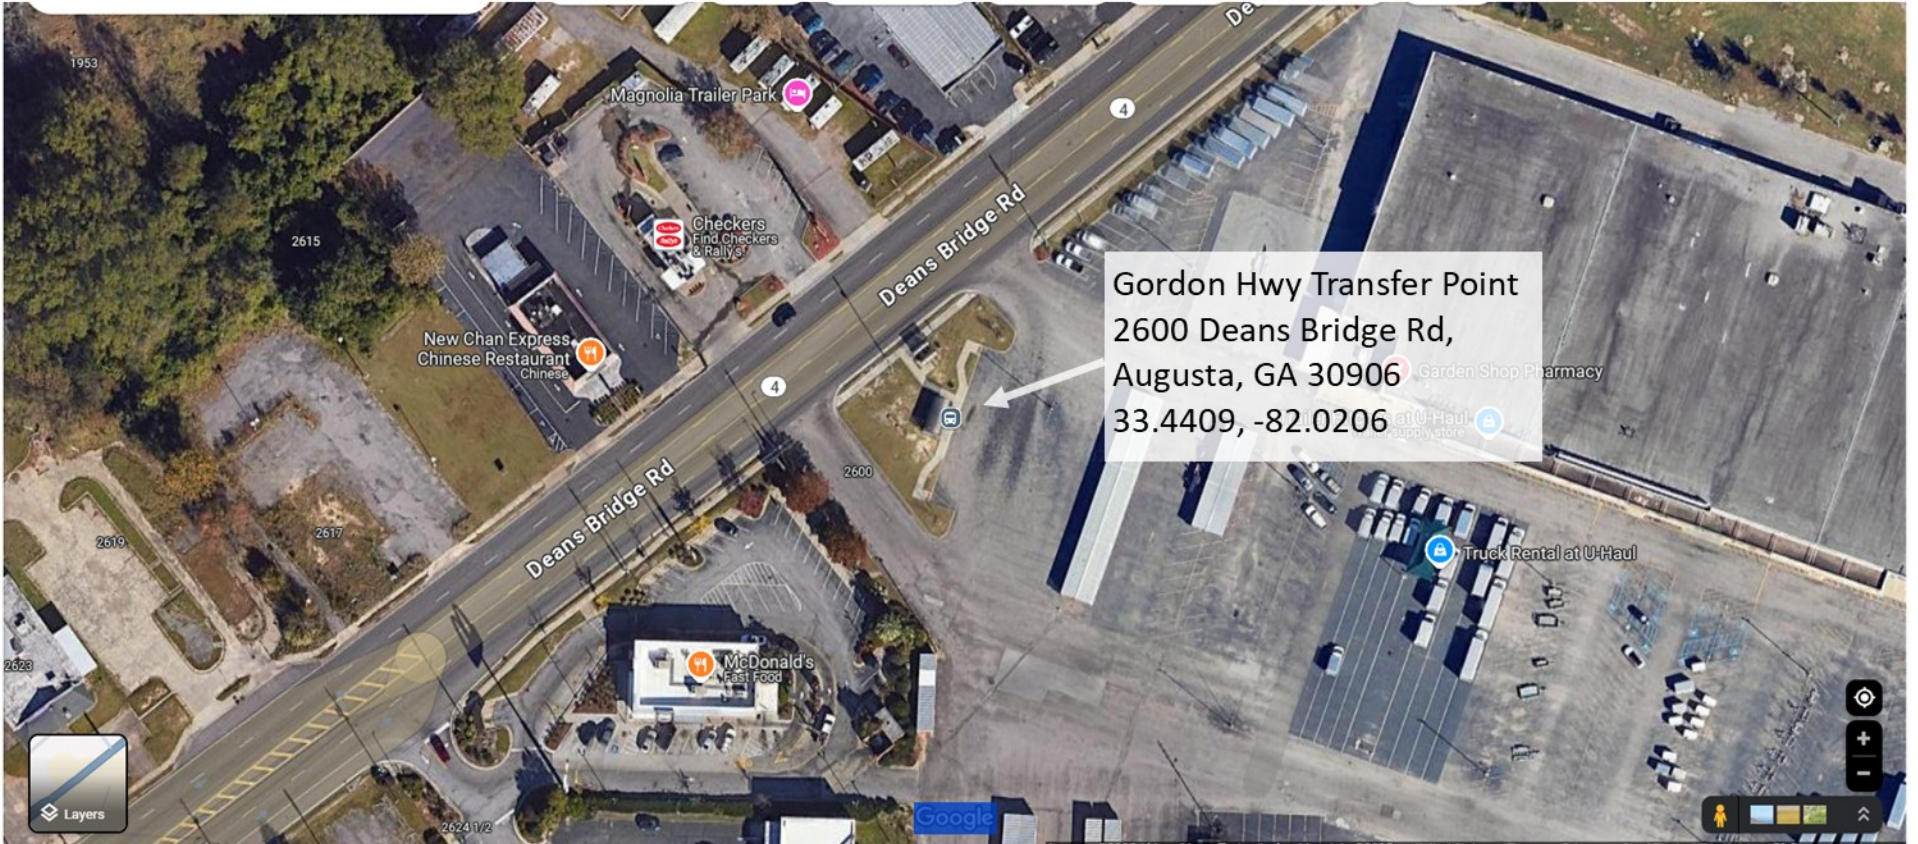

BROAD STREET
TRANSFER FACILITY

Broad Street Transfer Facility
1546 Broad St,
Augusta, GA 30904
33.4814, -81.9851

Google

GORDON HIGHWAY
TRANSFER POINT

Gordon Hwy Transfer Point
2600 Deans Bridge Rd,
Augusta, GA 30906
33.4409, -82.0206

Magnolia Trailer Park

Checkers
Find Checkers
& Rallys!

New Chan Express
Chinese Restaurant
Chinese

McDonald's
Fast Food

Garden Shop Pharmacy

Truck Rental at U-Haul

Layers

Google

SOCIAL SECURITY
ADMINISTRATION

Social Security Administration
115 Robert C Daniel Jr Pkwy,
Augusta, GA 30909
33.4939, -82.0767

Office Depot
Office supply store

Best Buy Mobile
Cell phone store

Social Security
Administration